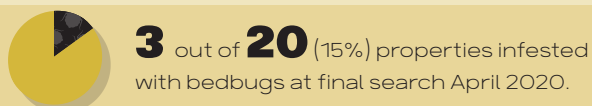

CASE STUDY

Year 1

April 2018 – April 2019

Year 2

April 2019 – April 2020

83% Reduction in infestations in in-contract properties.

29 Clear properties removed from contract.

9 Off-contract properties with bedbugs added.